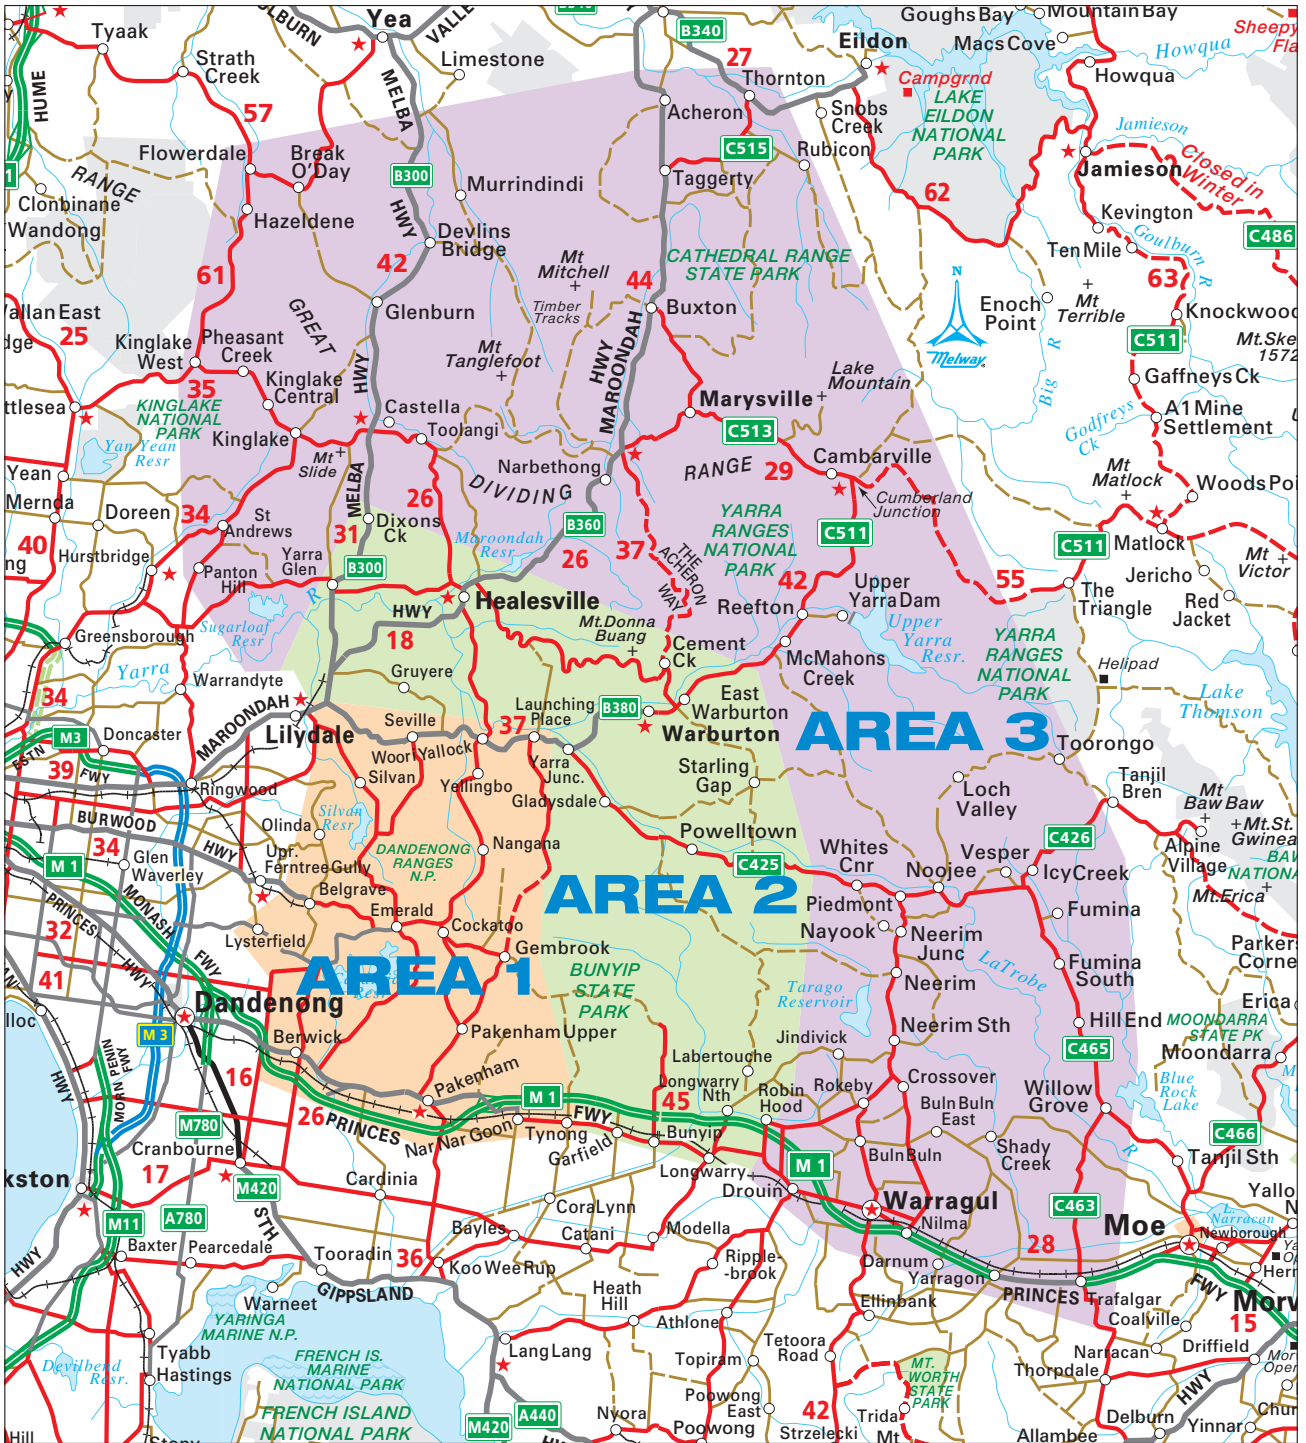

# Ranges

Building Inspections

Phone: 0430 214 974

Web: [rangesbi.com.au](http://rangesbi.com.au)

email: [info@rangesbi.com.au](mailto:info@rangesbi.com.au)